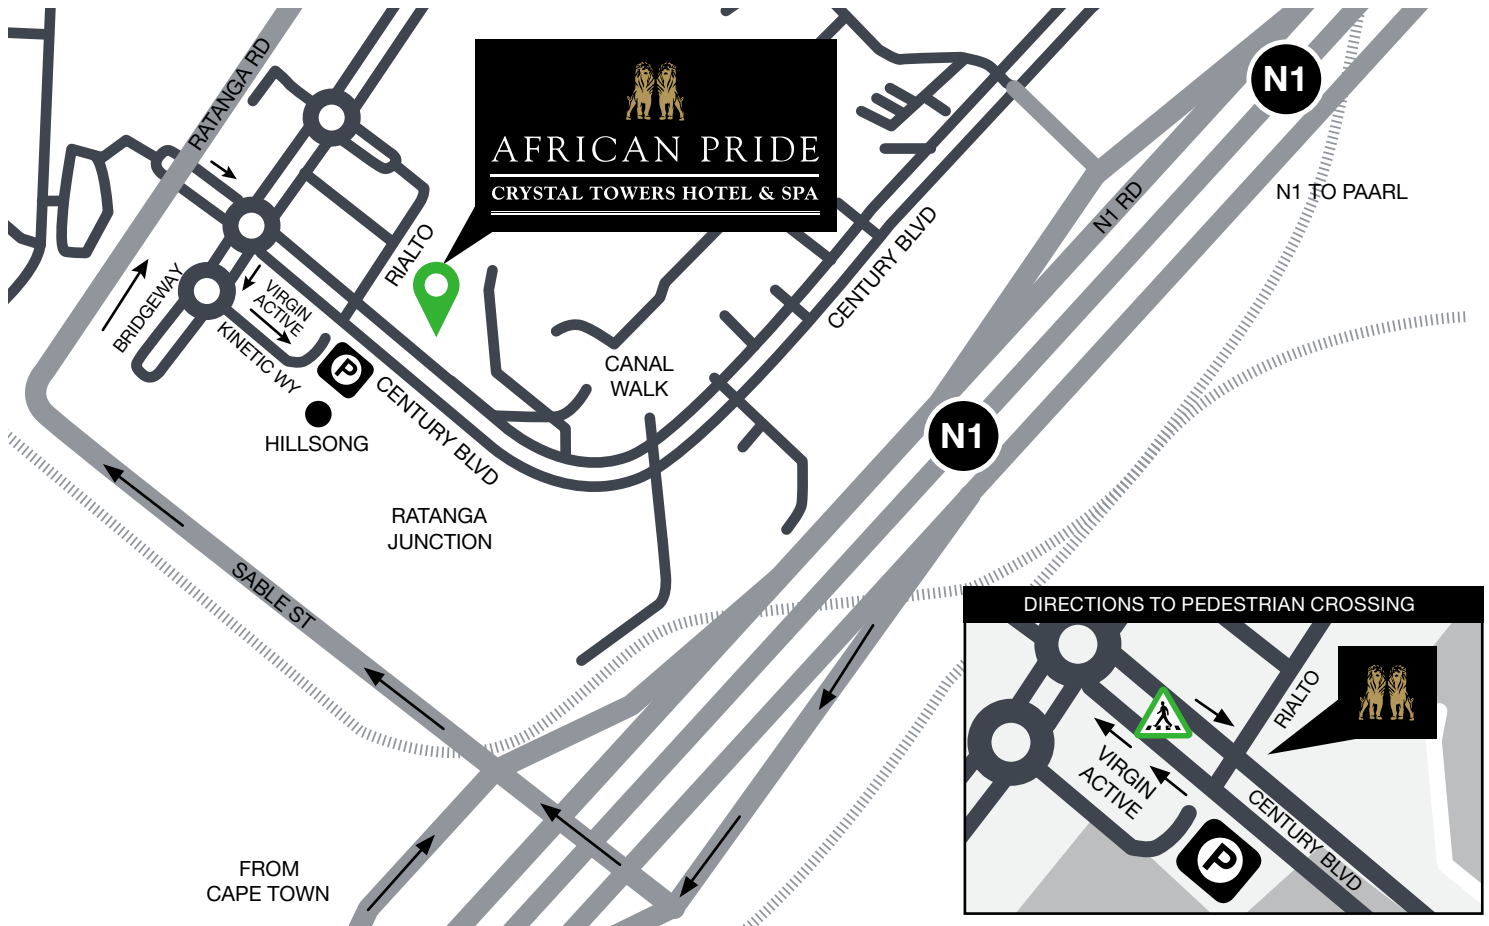

Directions to Crystal Towers Hotel

From the airport take the N2 towards Cape Town

- Take the off ramp onto Vanguard Drive
- At the traffic light take a right turn
- Continue past Grand West Casino through Goodwood
- Take the N1 off ramp
- At the N1 take the Sable Road off ramp and turn right at the traffic light
- Continue straight until the road turns to your right.
- At the traffic lights take a right into Century City

- Drive straight pass the circle and Protea Hotel Colosseum
- Take the first turn on your left into Rialto road and Crystal Towers Hotel and
- Spa will be on your right.

GPS Coordiantes:

S -33.8945746 E 18.5065108